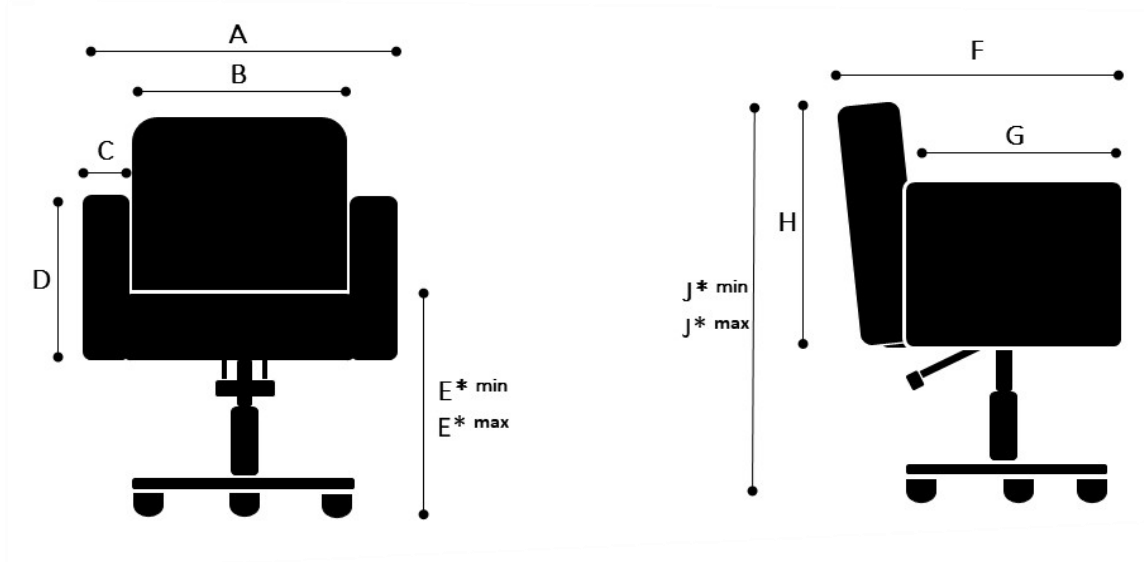

Product Information Sheet

Vida Chair

Measures

A	60cm
B	45cm
C	7cm
D	38cm

F	63cm
G	45cm
H	60cm

XBase with gliders

E*min	46cm	J*min	87cm
E*max	67cm	J*max	106cm

XBase with castors

E*min	48cm	J*min	90cm
E*max	69cm	J*max	110cm

Discbase

E*min	44cm	J*min	85cm
E*max	64cm	J*max	105cm

Packaging

75cm x 75cm x 95cm (Length x Height x Depth)

Photos, 2D/3D drawings : www.welonda.com → distributors log-in