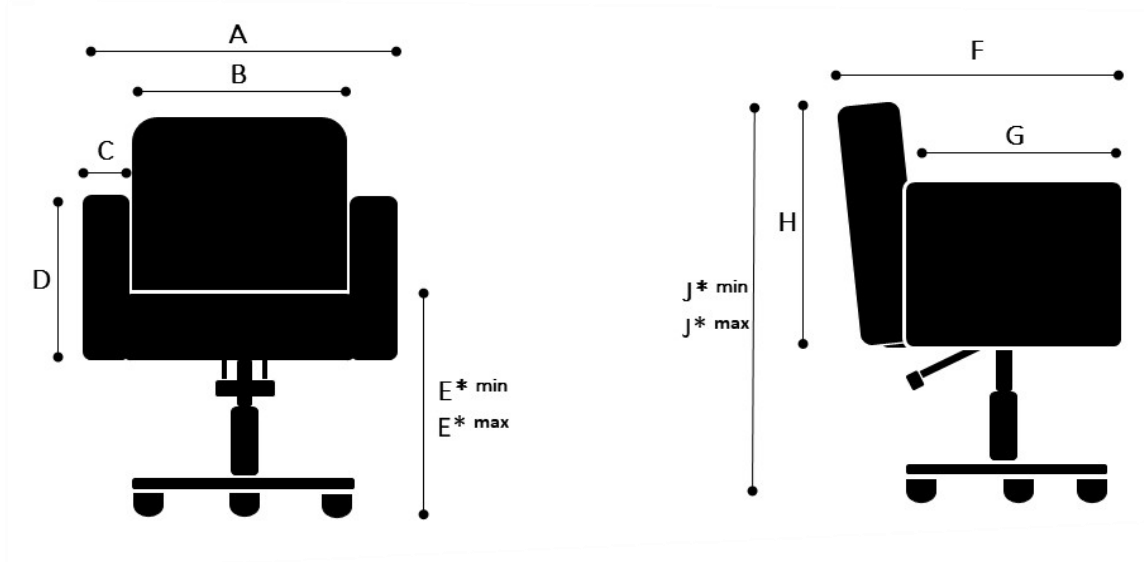

Product Information Sheet

Straight Chair

Measures

A 63cm
B 47cm
C 7cm
D 31cm

F 62cm
G 50cm
H 49cm

XBase with gliders

E*min 48cm **J*min** 82cm
E*max 67cm **J*max** 101cm

XBase with castors

E*min 51cm **J*min** 85cm
E*max 71cm **J*max** 105cm

Discbase

E*min 46cm **J*min** 80cm
E*max 66cm **J*max** 100cm

Packaging

75cm x 75cm x 95cm (Length x Height x Depth)

Photos, 2D/3D drawings : www.welonda.com → distributors log-in