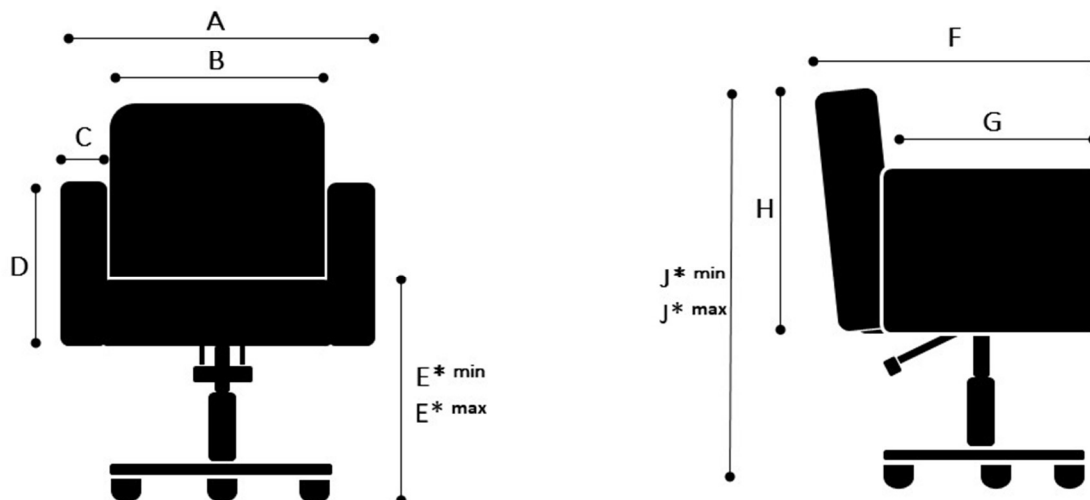

Product Information Sheet

Alpha Chair

Measures

A	69cm	F	75cm
B	50cm	G	52cm
C	9cm	H	44cm
D	38cm	J*min	100cm
E*min	56cm	J*max	117cm
E*max	76cm		

Packaging

80cm x 80cm x 110cm (Length x Width x Height)

Photos, 2D/3D drawings : www.welonda.com → distributors log-in